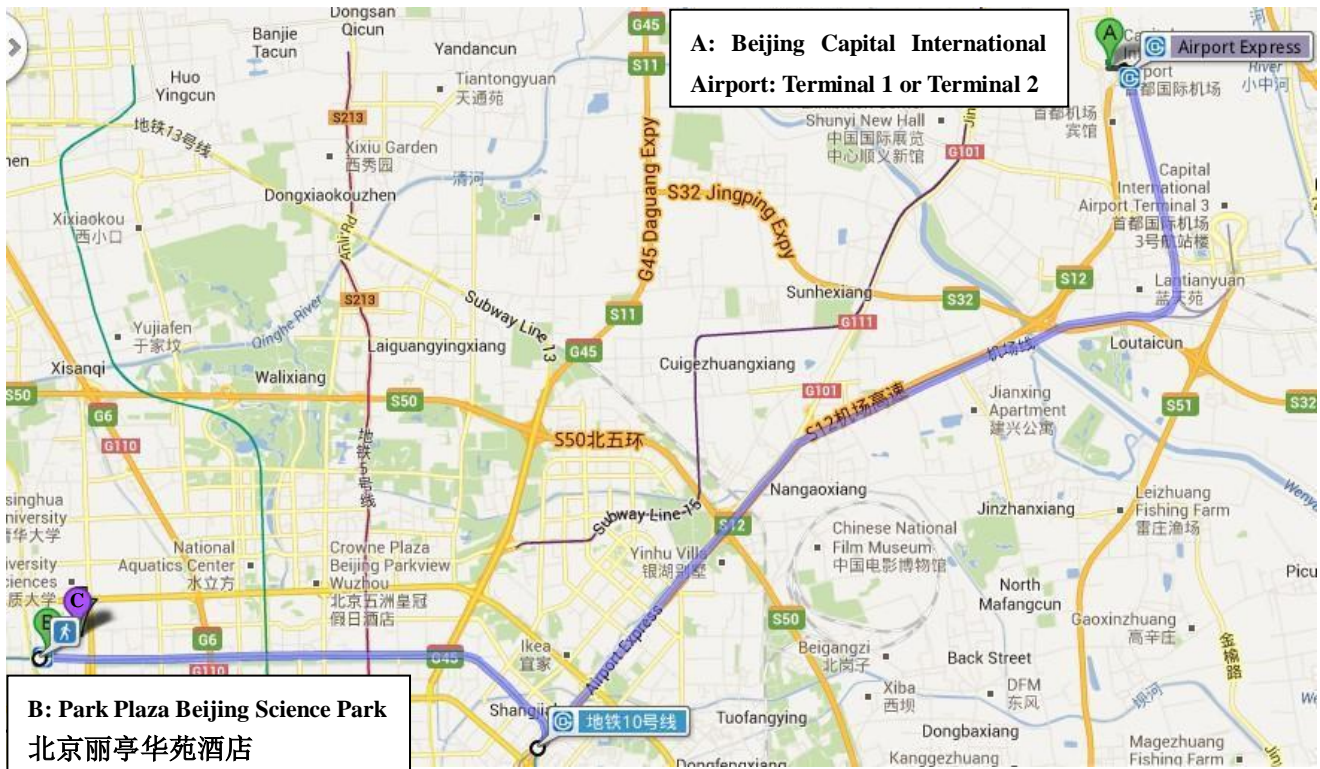

Transportation Guide

These maps below may be useful for you to get to Park Plaza Beijing Science Park.

1. From Beijing Capital International Airport to the conference venue. /北京国际机场至会议地点

You have 3 means to reach the conference venue: Taxi, Subway or Airport shuttle bus.

(1) Taking Taxi /乘坐出租车

If you don't speak Chinese, please show the following sentence to the taxi driver.

Please take me to Park Plaza Beijing Science Park

司机同志，请送我去北京丽亭华苑酒店（北京市海淀区知春路 25 号）。

It's about 31.8 km from Beijing Capital International Airport Terminal 1 or Terminal 2 to Park Plaza Beijing Science Park and it's about 33.5 km from Beijing Capital International Airport Terminal 3 to Park Plaza Beijing Science Park.
/从首都国际机场 T1 或 T2 航站楼到丽亭华苑酒店大概 31.8km，从 T3 航站楼到丽亭华苑酒店大概 33.5km。

(2) Taking subway /乘坐地铁

(a) From Beijing Capital International Airport: Terminal 1 or Terminal 2. /从首都国际机场 T1 或 T2 航站楼

If you get off the flight at Beijing Capital International Airport Terminal 1 or Terminal 2 Parking Lot, please take Subway Airport Express from Subway Terminal 2 Station to Sanyuanqiao Station. Then transfer to Subway Line 10 at Sanyuanqiao Station. If you want to get to Park Plaza Beijing Science Park, please get off at Zhichunlu Station and get out using Entrance F.

/如果您在北京国际机场 1 号或 2 号航站楼下飞机，请在地铁 2 号航站楼站乘坐地铁机场线前往三元桥站，在三元桥站换乘地铁 10 号线，如果您想直接到达北京丽亭华苑酒店，请在知春路站下车，从 F 口出。

(b) From Beijing Capital International Airport: Terminal 3. /从首都机场 T3 航站楼。

If you get off the flight at Beijing Capital International Airport Terminal 3, please take Subway Airport Express from Subway Terminal 3 Station to Sanyuanqiao Station. Then transfer to Subway Line 10 at Sanyuanqiao Station. If you want to get to Park Plaza Beijing Science Park, please get off at Zhichunlu Station and get out using Entrance F.