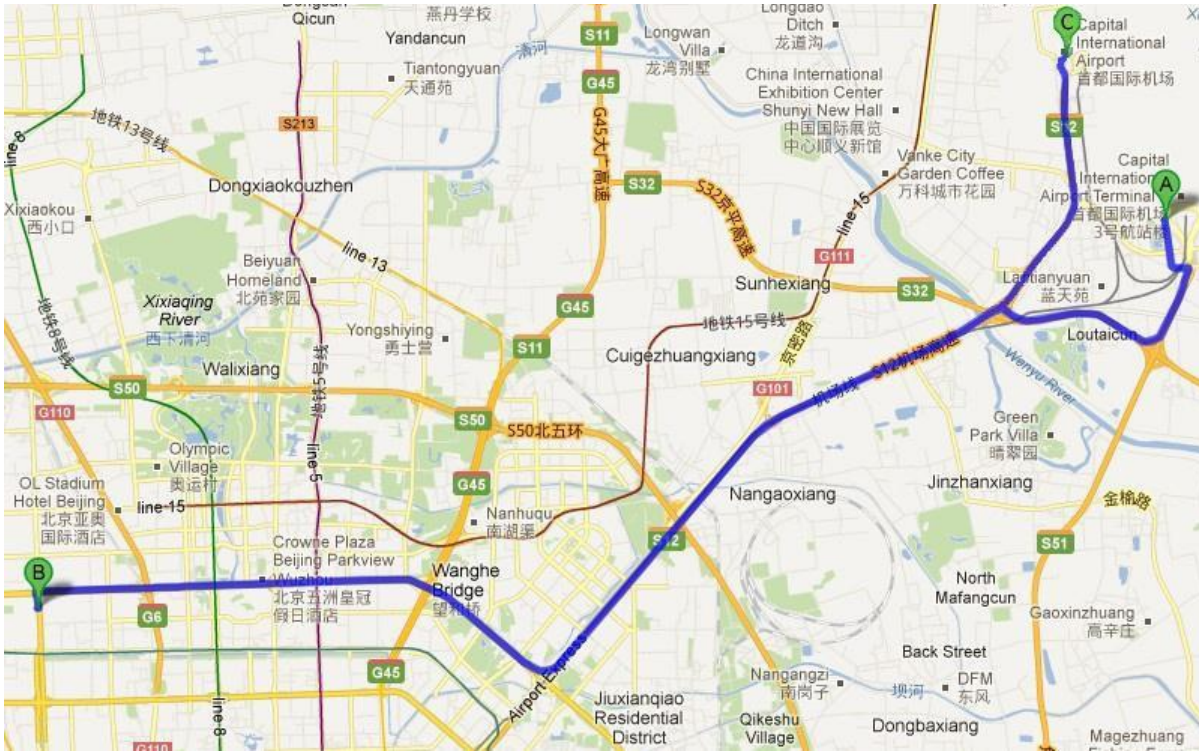

/如果您在北京国际机场 1 号或 2 号航站楼下飞机，请在地铁 2 号航站楼站乘坐地铁机场线前往三元桥站，在三元桥站换乘地铁 10 号线，如果您想直接到达北京丽亭华苑酒店，请在知春路站下车，从 F 口出。

(b) From Beijing Capital International Airport: Terminal 3. /从首都机场 T3 航站楼。

If you get off the flight at Beijing Capital International Airport Terminal 3, please take Subway Airport Express from Subway Terminal 3 Station to Sanyuanqiao Station. Then transfer to Subway Line 10 at Sanyuanqiao Station. If you want to get to Park Plaza Beijing Science Park, please get off at Zhichunlu Station and get out using Entrance F.

/如果您在北京国际机场 3 号航站楼下飞机，请在地铁 3 号航站楼站乘坐地铁机场线前往三元桥站，在三元桥站换乘地铁 10 号线，如果您想直接到达北京丽亭华苑酒店，请在知春路站下车，从 F 口出。

(3) Taking Airport Shuttle Bus /乘坐机场巴士

In the map below, Place A is Capital International Airport Terminal 3, C is Terminal 1 and 2, and B is Park Plaza Beijing Science Park.

/在下图中，地点 A 是首都国际机场 T3 航站楼，地点 C 是 T1 和 T2 航站楼，地点 B 是丽亭华苑酒店。

Airport Shuttle Bus Route (Line 5, i.e., BCIA Zhongguancun):

Terminal 3 -> Terminal 2 -> Terminal 1 -> -> Xueyuan Bridge (Get off at Xueyuan Bridge).

/在北京首都国际机场 1、2、3 号航站楼乘坐机场巴士中关村线，->途径->学院桥(在学院桥站下车)。

The picture on the left is a detailed map around Congress. Place A is Park Plaza Beijing Science Park and Place B is Beihang University. Maybe you will get off the Airport Shuttle Bus at Place C